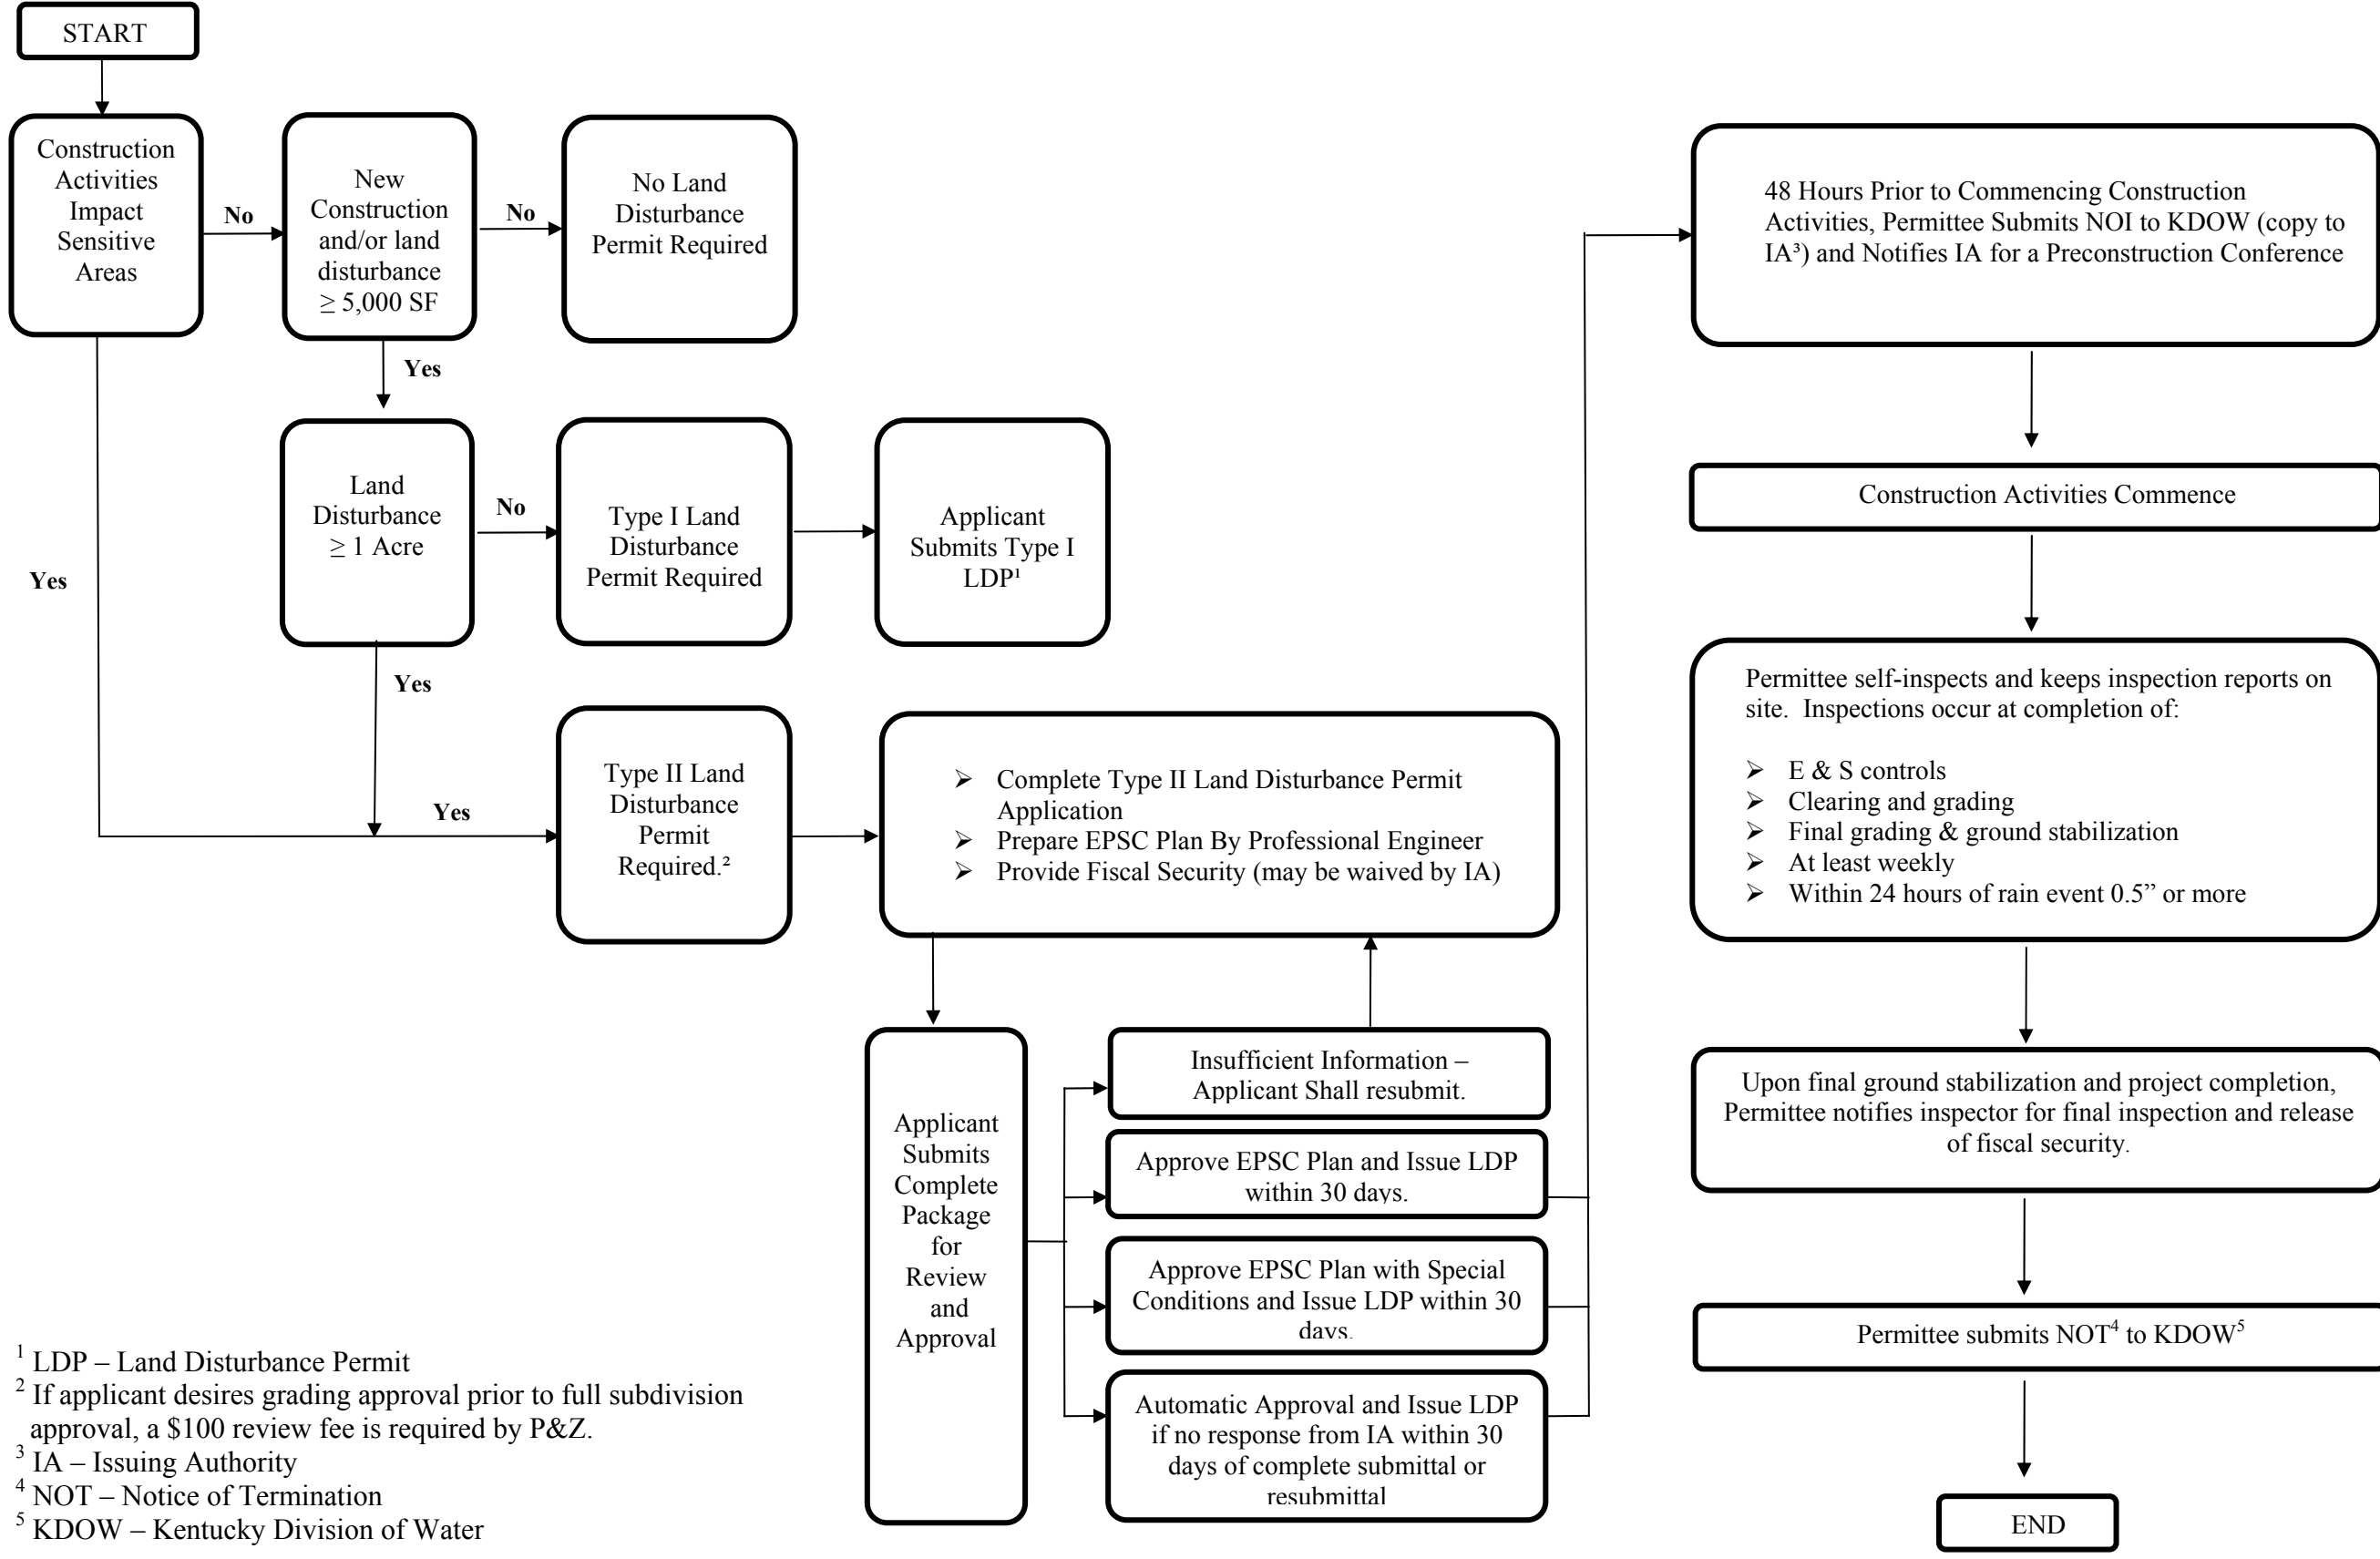

Land Disturbance Permit Process

5/07/07

¹ LDP – Land Disturbance Permit

² If applicant desires grading approval prior to full subdivision approval, a \$100 review fee is required by P&Z.

³ IA – Issuing Authority

⁴ NOT – Notice of Termination

⁵ KDOW – Kentucky Division of Water